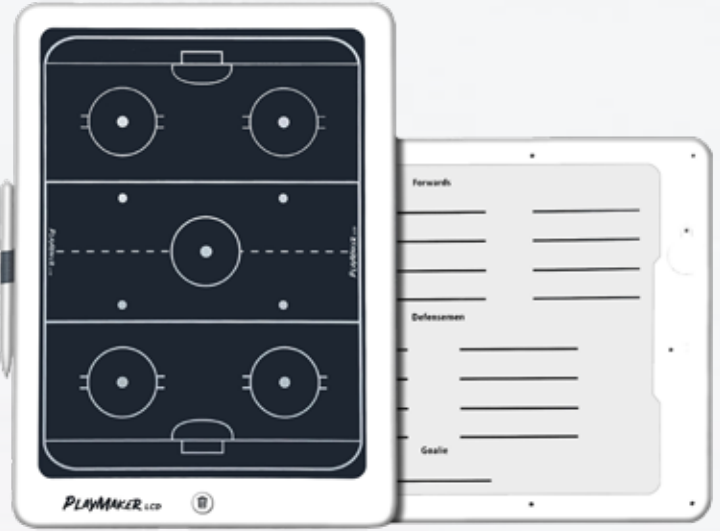

BL-GCP - 10" x 16" (25,4cm x 40,64cm)

POCKET SIZE HOCKEY COACH BOARD

- Recto: Full ice
- Verso: Half-ice
- Dry erase pen not included

BL-PHB - 6" x 4" (15,24cm x 10,16cm)

SELF-ADHESIVE HOCKEY COACH BOARD

- Four(4) Full ice
- Replaceable
- Self-adhesive film

BL-SAB - 25" x 17" (63,5cm x 43,18cm)

DRY ERASE PEN

- BL-PEN-BLACK** - Black / Noir
- BL-PEN-BLUE** - Blue / Bleu
- BL-PEN-GREEN** - Green / Vert
- BL-PEN-RED** - Red / Rouge

TWO(2)-WAY FOLDER - HOCKEY

- Recto: Full ice
- Verso: Half-ice
- Pocket size board included
- Dry erase pen included

BL-2WF - 11" x 15" (27,94cm x 38,10cm)

TACTICAL CLIPBOARD

- Recto: Full field
- Verso: Half-field
- Dry erase pen included

BL-BDC - Baseball - 10" x 16" (25,4cm x 40,64cm)

BL-LACROSSE - Lacrosse - 10" x 16" (25,4cm x 40,64cm)

PLAYMAKER: 14" LCD COACH BOARD

- Better contrast
- Lineup card on the back
- Better battery life
- Lock function

- BL-PM405-HOCKEY
- BL-PM410-SOCCER
- BL-PM420-BASKET
- BL-PM450-STYLUS

DIGITAL BOARD

PLAYMAKER: 21" LCD COACH BOARD